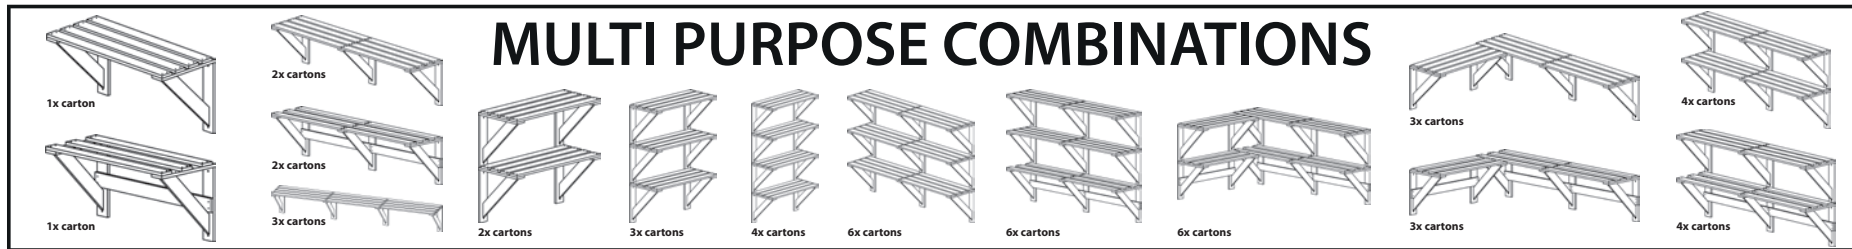

HEAVY DUTY X-TENDA STORAGE SHELF